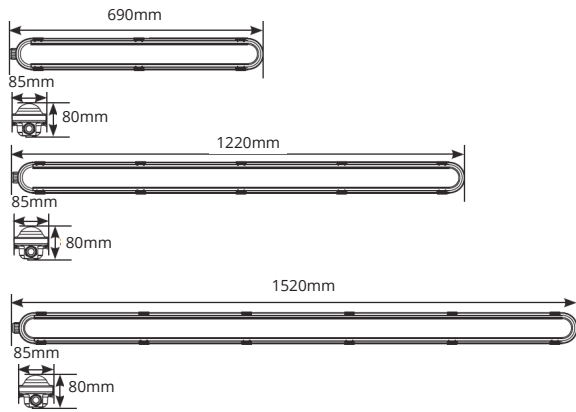

DIMENSIONS

PHOTOMETRIC SPECIFICATIONS

LED WATERPROOF HERMES IP66 35W 1200 4000K

LLED WATERPROOF HERMES IP66 42W 1500 4000K

DETAILS

Adjustable ceiling clips

M20

Stainless steel clips