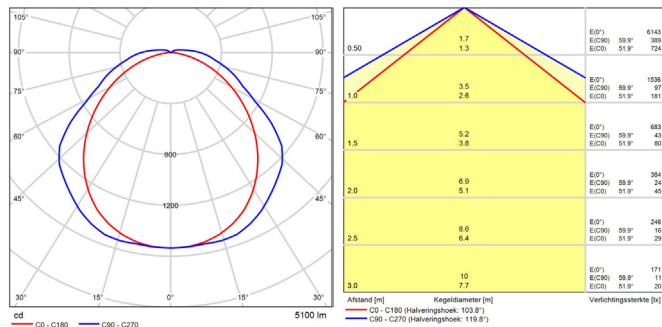

DIMENSIONS

PHOTOMETRIC SPECIFICATIONS

LED WATERPROOF HERMES IP66 35W 1200 4000K

LLED WATERPROOF HERMES IP66 42W 1500 4000K

DETAILS

Adjustable ceiling clips

M20

Stainless steel clips