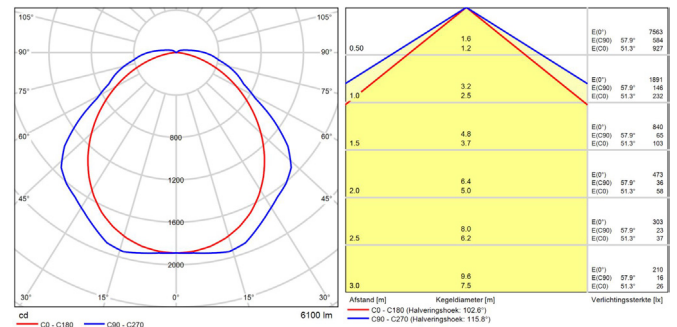

DIMENSIONS

PHOTOMETRIC SPECIFICATIONS

LED WATERPROOF HERMES IP66 35W 1200 4000K

LLED WATERPROOF HERMES IP66 42W 1500 4000K

DETAILS

Adjustable ceiling clips

M20

Stainless steel clips